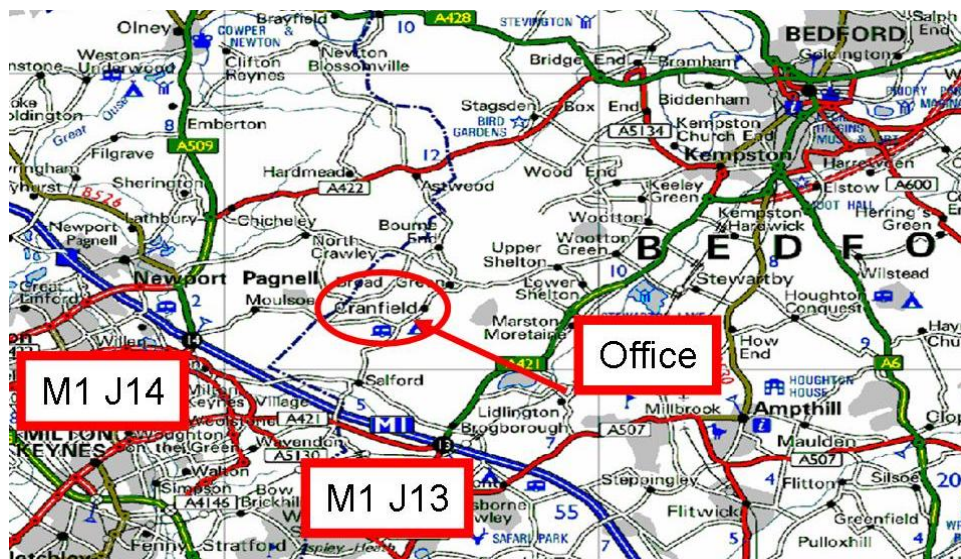

Welcome to Acuigen

Our address

Cranfield Innovation Centre
University Way
Cranfield
Beds
MK43 0BT

+44 (0) 1234 759800 (Phone)
+44 (0) 1234 759801 (Fax)
www.acuigen.com

Directions

From the North

Exit the M1 at Junction 14 and turn left to Newport Pagnell. After approximately 50 metres, turn right towards Cranfield. Continue along this road, driving through the village of Moulsoe, continue on to a roundabout at the entrance to the Cranfield Technology Park. Turn left into the Park and continue on to the next roundabout and turn right. After about 50 metres turn left into the Innovation Centre car park. Visitor parking and main entrance is on your right. Please report to reception.

From the South

Exit the M1 at Junction 13 and turn right towards Bedford. After about 100 metres turn left towards Salford and Cranfield. Drive through Hulcote towards Salford. In Salford turn right towards Cranfield. Continue up the hill to the University/Technology Park and at the roundabout continue straight on. At the next roundabout in the park

Follow this road into Cranfield for 1 mile, onto the High Street and proceed through the village. On leaving the 30 mph limit turn right towards Cranfield University /Technology Park. Continue along this road to the roundabout at the entrance to the Cranfield Technology Park. Turn right into the Park and continue on to the next roundabout and turn right. After about 50 metres turn left into the Innovation Centre